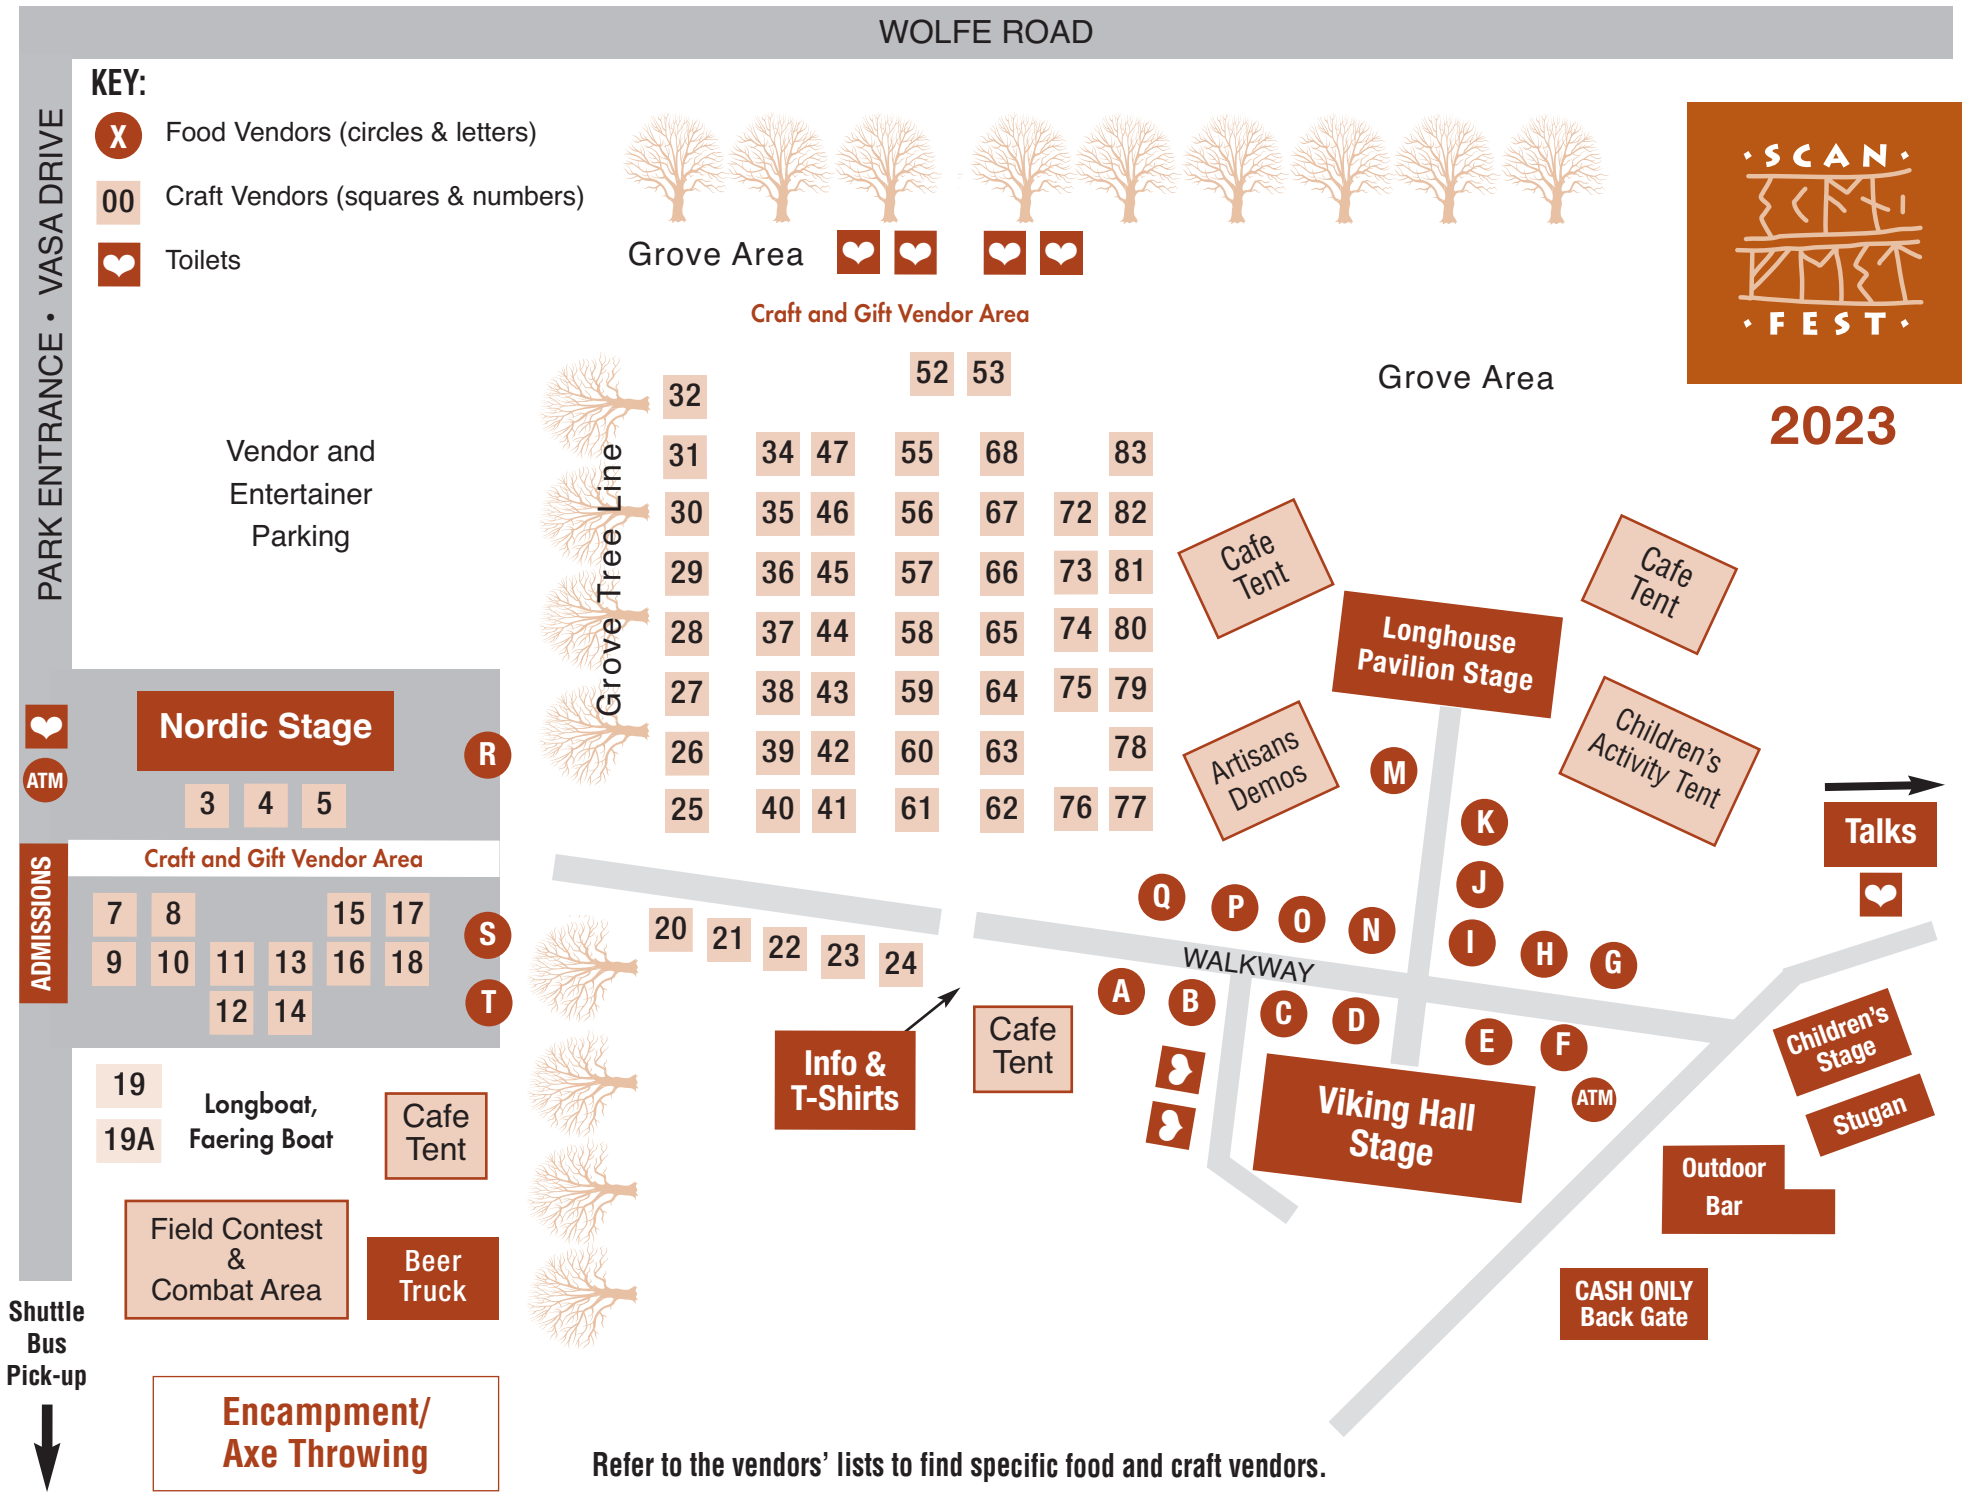

NORDIC MARKETPLACE

- | | | | |
|-------|--|-------|-------------------------------|
| 3-5 | Nordic Dreams | 45 | Zoo Modern Toys |
| 7-8 | Perfect Duo | 46 | Textile Trolley |
| 9 | Pia's Pottery | 47 | Mt Lebanon Soap Co |
| 10 | Knives of The North | 52-53 | Flags International |
| 11 | Hallowed Elements | 55 | Mercedes Rochelle, Author |
| 12 | Celtic Hammer Club | 56 | JF Financials |
| 13 | Viking Village | 57 | Viking Art by Olaf |
| 14 | Norse Forge | 58 | Bluebell and Birch PA |
| 15-16 | Nordik Kraft | 59 | Eternal Designs |
| 17-18 | Artisans of Bjornblod | 60 | Iron Angel Leather |
| 19 | Rigr Crafts | 61-62 | Uniquely Swedish Gifts |
| 19a | Pocono Mountains Forge | 63 | |
| 20-21 | The Bearded Bull Forge | 64 | Costumes by Aly |
| 22 | Fidgety Fairy | 65 | Blue Finn Studio |
| 23 | Arts & Crafts Norway | 66 | 7 Artisan Street |
| 24 | Stained Glass Artist | 67 | Koltuk's Honey LLC |
| 25-26 | Rosemaling by Christina with Bernice Duvall and Karen Richardson | 68 | |
| 27 | Aegir Haven LLC | 72 | Nordic Lights |
| 28-29 | American Swedish Historical Museum | 73 | Art for You |
| 30 | Wyrd Charms | 74 | The Ginger Fae Stichery |
| 31-32 | The Swedish Mermaid | 75 | Uniquely Sew Linda |
| 34 | Heidi Helene & Linda Liv | 76-77 | Northern Lights |
| 35 | Patriot Glasswerks | 78-79 | Suomi Imports LLC |
| 36 | Honeybrook Farms | 80 | Wire You Waiting |
| 37 | A Touch of Glass | 81 | American Scandinavian Society |
| 38 | | 82 | Ditt og Datt Butikken |
| 39-41 | Finely Crafted by Cara | 83 | |
| 42-43 | Hegemade | Bar | Vasa Order of America Area |
| 44 | SWEA, NJ Inc | | |

ScanFest '24 invites vendors and organizations with a Nordic theme to CONTACT the Marketplace
Vendor chair:
Crafts@ScanFest.org

www.scanfest.org

Refer to the vendors' lists to find specific food and craft vendors.